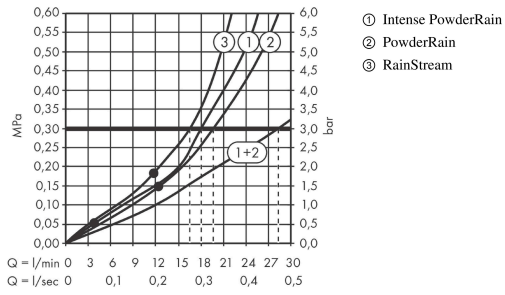

Rainfinity

Overhead shower 360 3jet with wall connector

Surfaces: **Matt White** Article Number: **26234700**

Description

product features

- consists of: overhead shower, wall connector
- shower head size: 360 mm
- spray type: PowderRain, Intense PowderRain, RainStream
- projection 381 mm
- middle spray disc: 205 mm
- frame: metal
- material spray disc: aluminium
- spray disc surface: graphite
- shower head vertically inclinable by 10-30°
- maximum flow rate at 3 bar: 28,1 l/min
- flow rate PowderRain spray (at 3 bar): 20 l/min
- flow rate Intense PowderRain (at 3 bar): 18 l/min
- flow rate RainStream spray (at 3 bar): 16 l/min
- minimum flow pressure: 1,7 bar
- the 3 spray zones must be controlled via 3 valves or a diverter valve with 3 outlets
- overhead shower removable for cleaning
- installation: wall-mounted - for installation on iBox
- connection dimension: DN15

Technology

Design awards

Product image

Scale drawing

Rainfinity
Overhead shower 360 3jet with wall connector
 Surfaces: **Matt White** Article Number: **26234700**

Flowchart

The consumption was measured in combination with the appropriate fittings (thermostat/mixer/in-wall valve) to reflect actual application in practice.