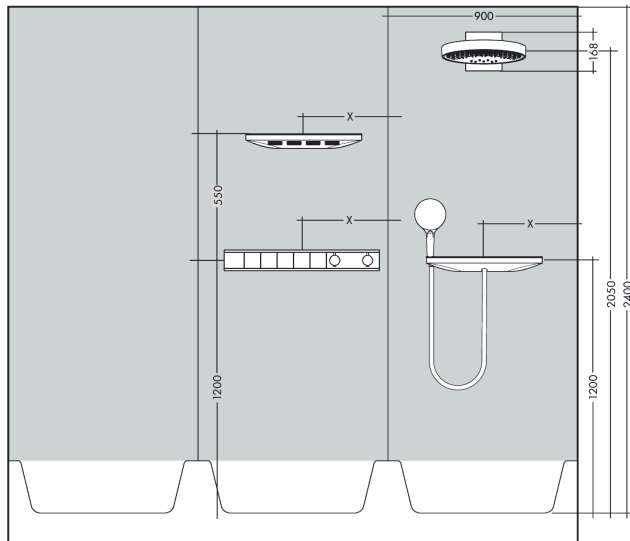

Rainfinity
Overhead shower 360 3jet with wall connector
Surfaces: **Matt White** Article Number: **26234700**

Installation examples

Rainfinity 360 3jet
26234XXX

Rainfinity 250 3jet
26232XXX