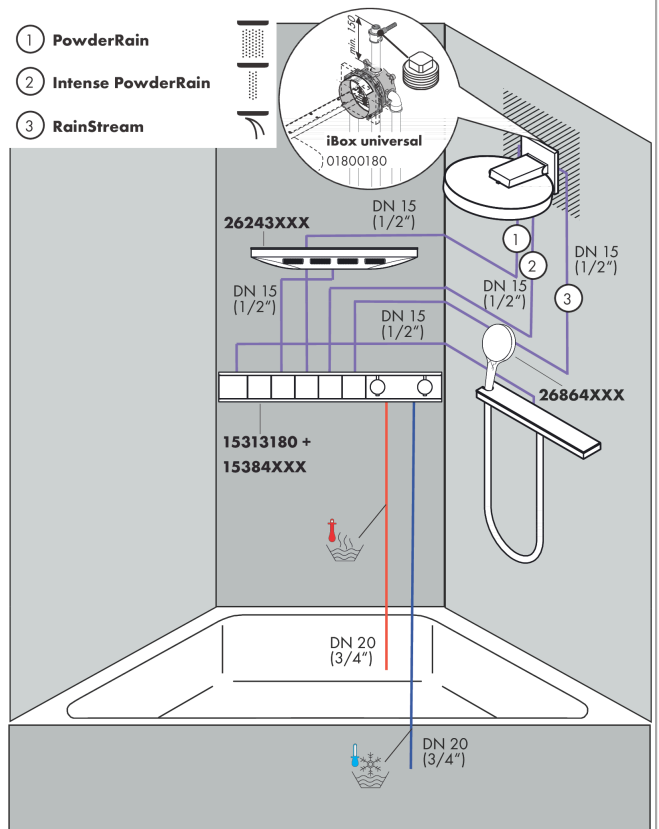

Rainfinity
Overhead shower 360 3jet with wall connector
Surfaces: **Matt White** Article Number: **26234700**

Installation examples

Rainfinity 360 3jet
26234XXX

Rainfinity 250 3jet
26232XXX