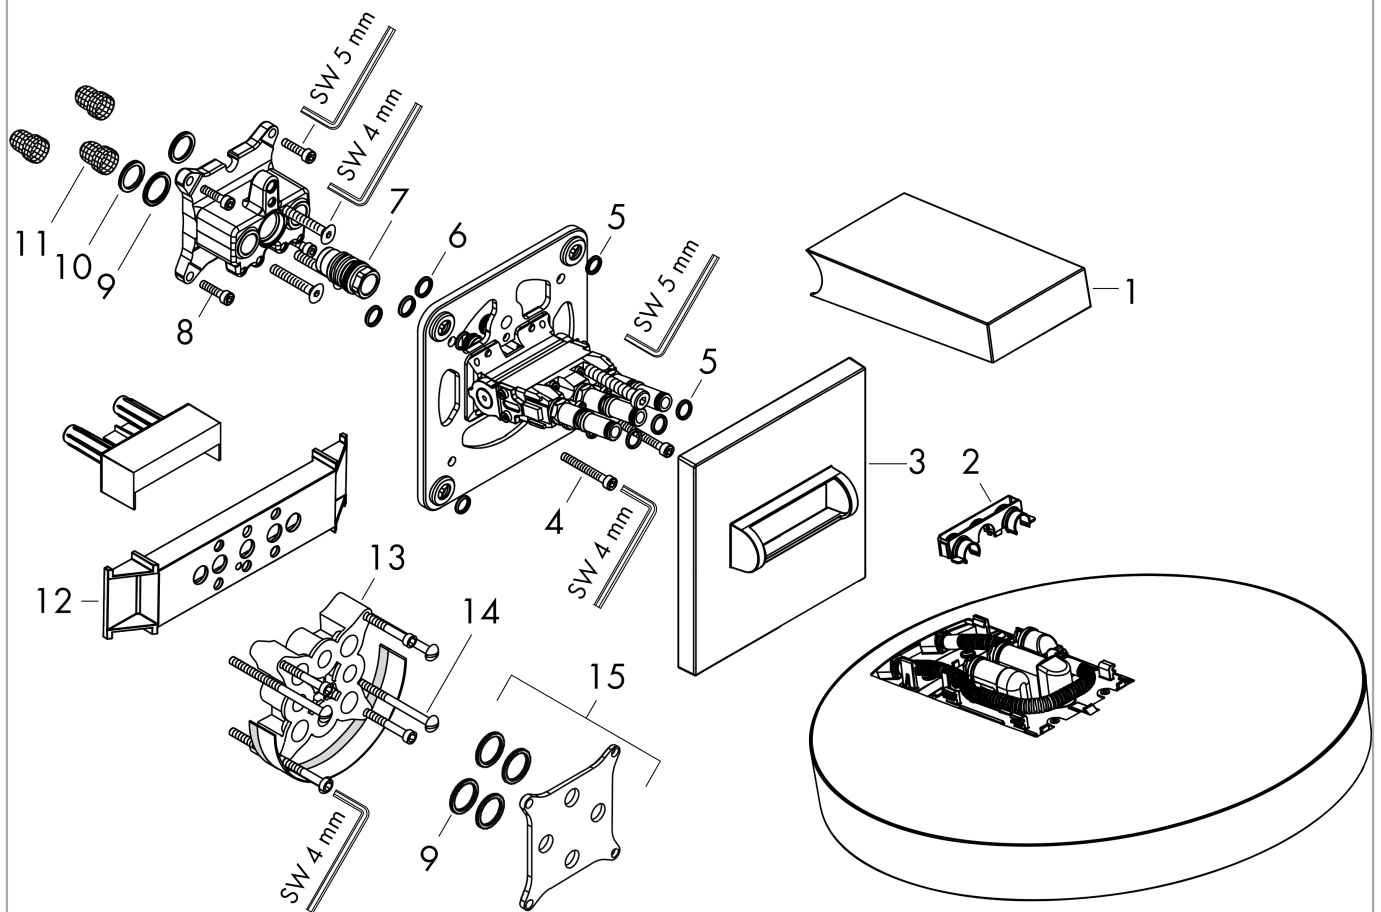

Rainfinity

Overhead shower 360 3jet with wall connector

Surfaces: **Matt White** Article Number: **26234700**

Description

product features

- consists of: overhead shower, wall connector
- shower head size: 360 mm
- spray type: PowderRain, Intense PowderRain, RainStream
- projection 381 mm
- middle spray disc: 205 mm
- frame: metal
- material spray disc: aluminium
- spray disc surface: graphite
- shower head vertically inclinable by 10-30°
- maximum flow rate at 3 bar: 28,1 l/min
- flow rate PowderRain spray (at 3 bar): 20 l/min
- flow rate Intense PowderRain (at 3 bar): 18 l/min
- flow rate RainStream spray (at 3 bar): 16 l/min
- minimum flow pressure: 1,7 bar
- the 3 spray zones must be controlled via 3 valves or a diverter valve with 3 outlets
- overhead shower removable for cleaning
- installation: wall-mounted - for installation on iBox
- connection dimension: DN15

Technology

Design awards

Product image

Scale drawing

Rainfinity
Overhead shower 360 3jet with wall connector
 Surfaces: **Matt White** Article Number: **26234700**

Flowchart

The consumption was measured in combination with the appropriate fittings (thermostat/mixer/in-wall valve) to reflect actual application in practice.

Exploded Drawing

Year of production: >07/19

Rainfinity

Overhead shower 360 3jet with wall connector

Surfaces: **Matt White** Article Number: **26234700**

Spare part list

Year of production: >07/19

Pos.	Description	Article Number	Price	PU
1	cover	93524700	-	1
2	cramp	93525000	-	1
3	hexagon socket screw M5x40	97673000	-	1
4	escutcheon	93523700	-	1
5	O-ring 9x2	98119000	-	1
6	O-ring 10x2	98170000	-	1
7	O-ring 17x2	98199000	-	1
8	set of screws	96525000	-	1
9	O-ring 18x2	98181000	-	1
10	O-ring 16x2	98133000	-	1
11	filter	98513000	-	1
12	fit-up aid	92540000	-	1
13	extension 25 mm	13595000	-	1
14	set of fixing screws	97747000	-	1
15	compensation set 1°	95521000	-	1