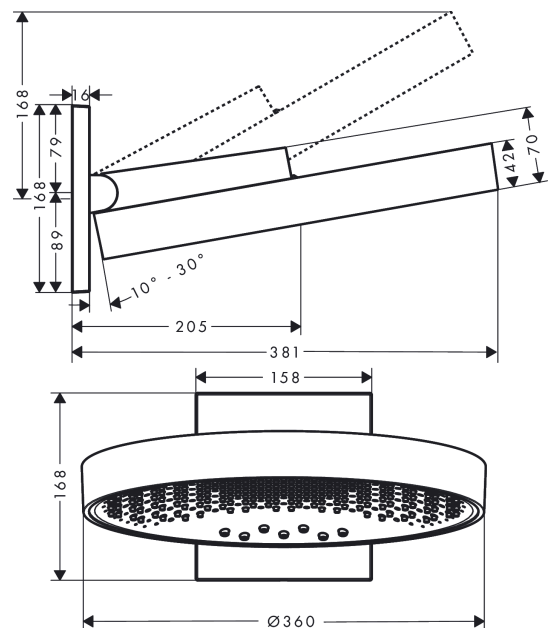

Rainfinity

Overhead shower 360 3jet with wall connector

Surfaces: **Matt White** Article Number: **26234700**

Description

product features

- consists of: overhead shower, wall connector
- shower head size: 360 mm
- spray type: PowderRain, Intense PowderRain, RainStream
- projection 381 mm
- middle spray disc: 205 mm
- frame: metal
- material spray disc: aluminium
- spray disc surface: graphite
- shower head vertically inclinable by 10-30°
- maximum flow rate at 3 bar: 28,1 l/min
- flow rate PowderRain spray (at 3 bar): 20 l/min
- flow rate Intense PowderRain (at 3 bar): 18 l/min
- flow rate RainStream spray (at 3 bar): 16 l/min
- minimum flow pressure: 1,7 bar
- the 3 spray zones must be controlled via 3 valves or a diverter valve with 3 outlets
- overhead shower removable for cleaning
- installation: wall-mounted - for installation on iBox
- connection dimension: DN15

Technology

Design awards

Product image

Scale drawing

Rainfinity
Overhead shower 360 3jet with wall connector
 Surfaces: **Matt White** Article Number: **26234700**

Flowchart

The consumption was measured in combination with the appropriate fittings (thermostat/mixer/in-wall valve) to reflect actual application in practice.

Exploded Drawing

Year of production: >07/19

Rainfinity

Overhead shower 360 3jet with wall connector

Surfaces: **Matt White** Article Number: **26234700**

Spare part list

Year of production: >07/19

Pos.	Description	Article Number	Price	PU
1	cover	93524700	-	1
2	cramp	93525000	-	1
3	hexagon socket screw M5x40	97673000	-	1
4	escutcheon	93523700	-	1
5	O-ring 9x2	98119000	-	1
6	O-ring 10x2	98170000	-	1
7	O-ring 17x2	98199000	-	1
8	set of screws	96525000	-	1
9	O-ring 18x2	98181000	-	1
10	O-ring 16x2	98133000	-	1
11	filter	98513000	-	1
12	fit-up aid	92540000	-	1
13	extension 25 mm	13595000	-	1
14	set of fixing screws	97747000	-	1
15	compensation set 1°	95521000	-	1